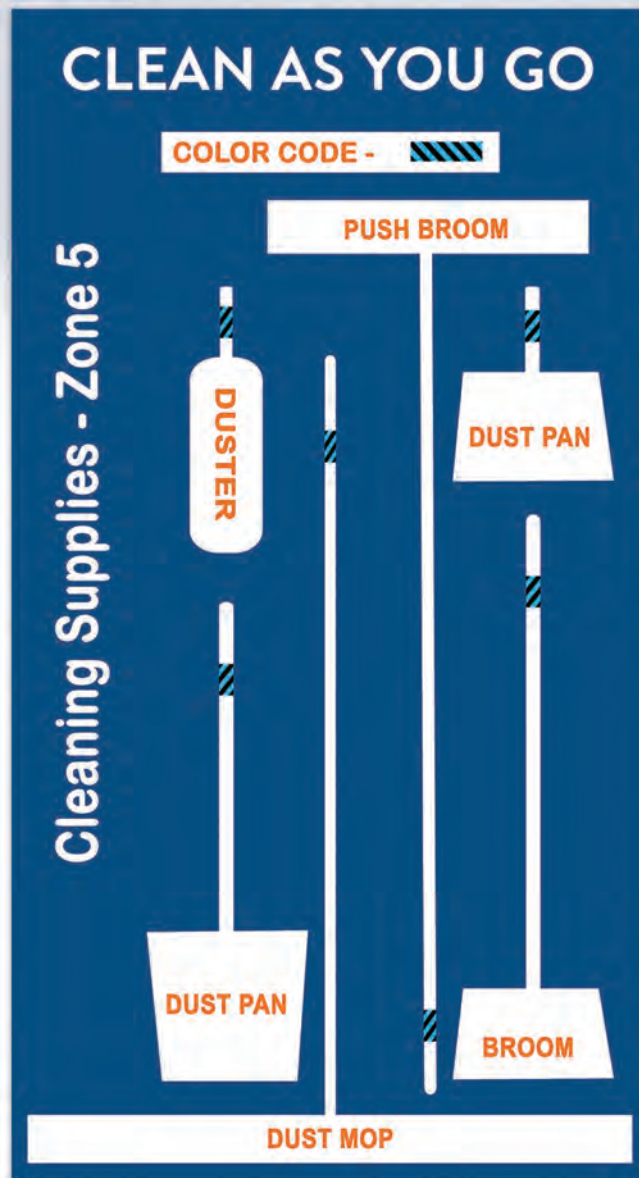

SHADOW BOARDS