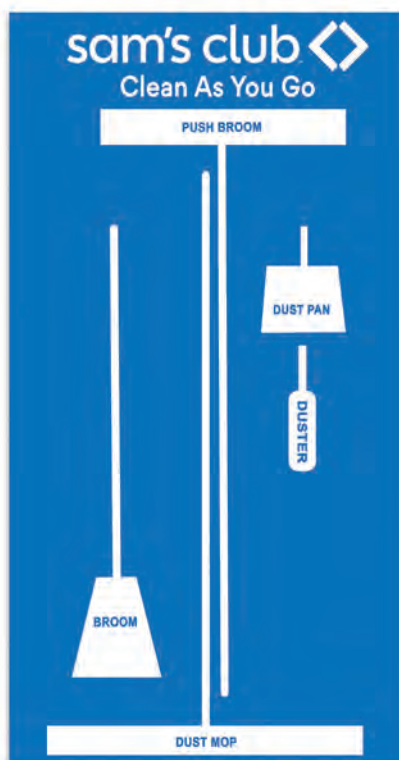

SHADOW BOARDS