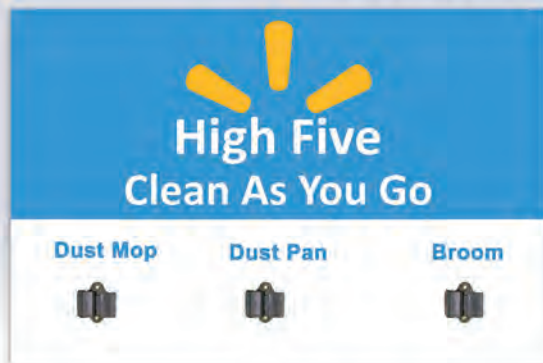

SHADOW BOARDS